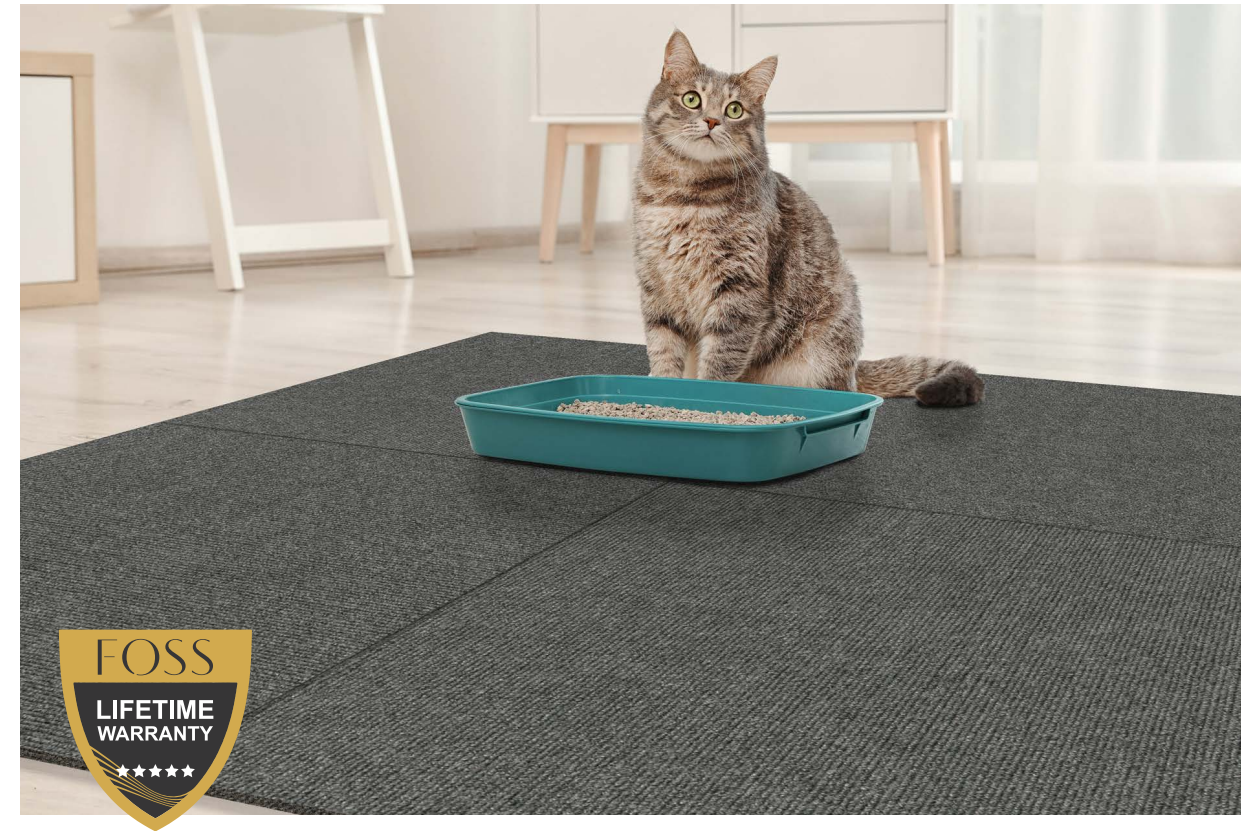

Lifetime Warranty

Carpet tiles available in assorted styles. Beautifully strong, simply installed, and forever guaranteed.

FossFloors.com/Warranty

Engineered to last

- DIY friendly
- Waterproof & stain proof
- No adhesive necessary
- Easy installation
- 100% recycled PET fiber

Install over

- Ceramic tile
- Concrete
- Hardwood
- Low profile carpet